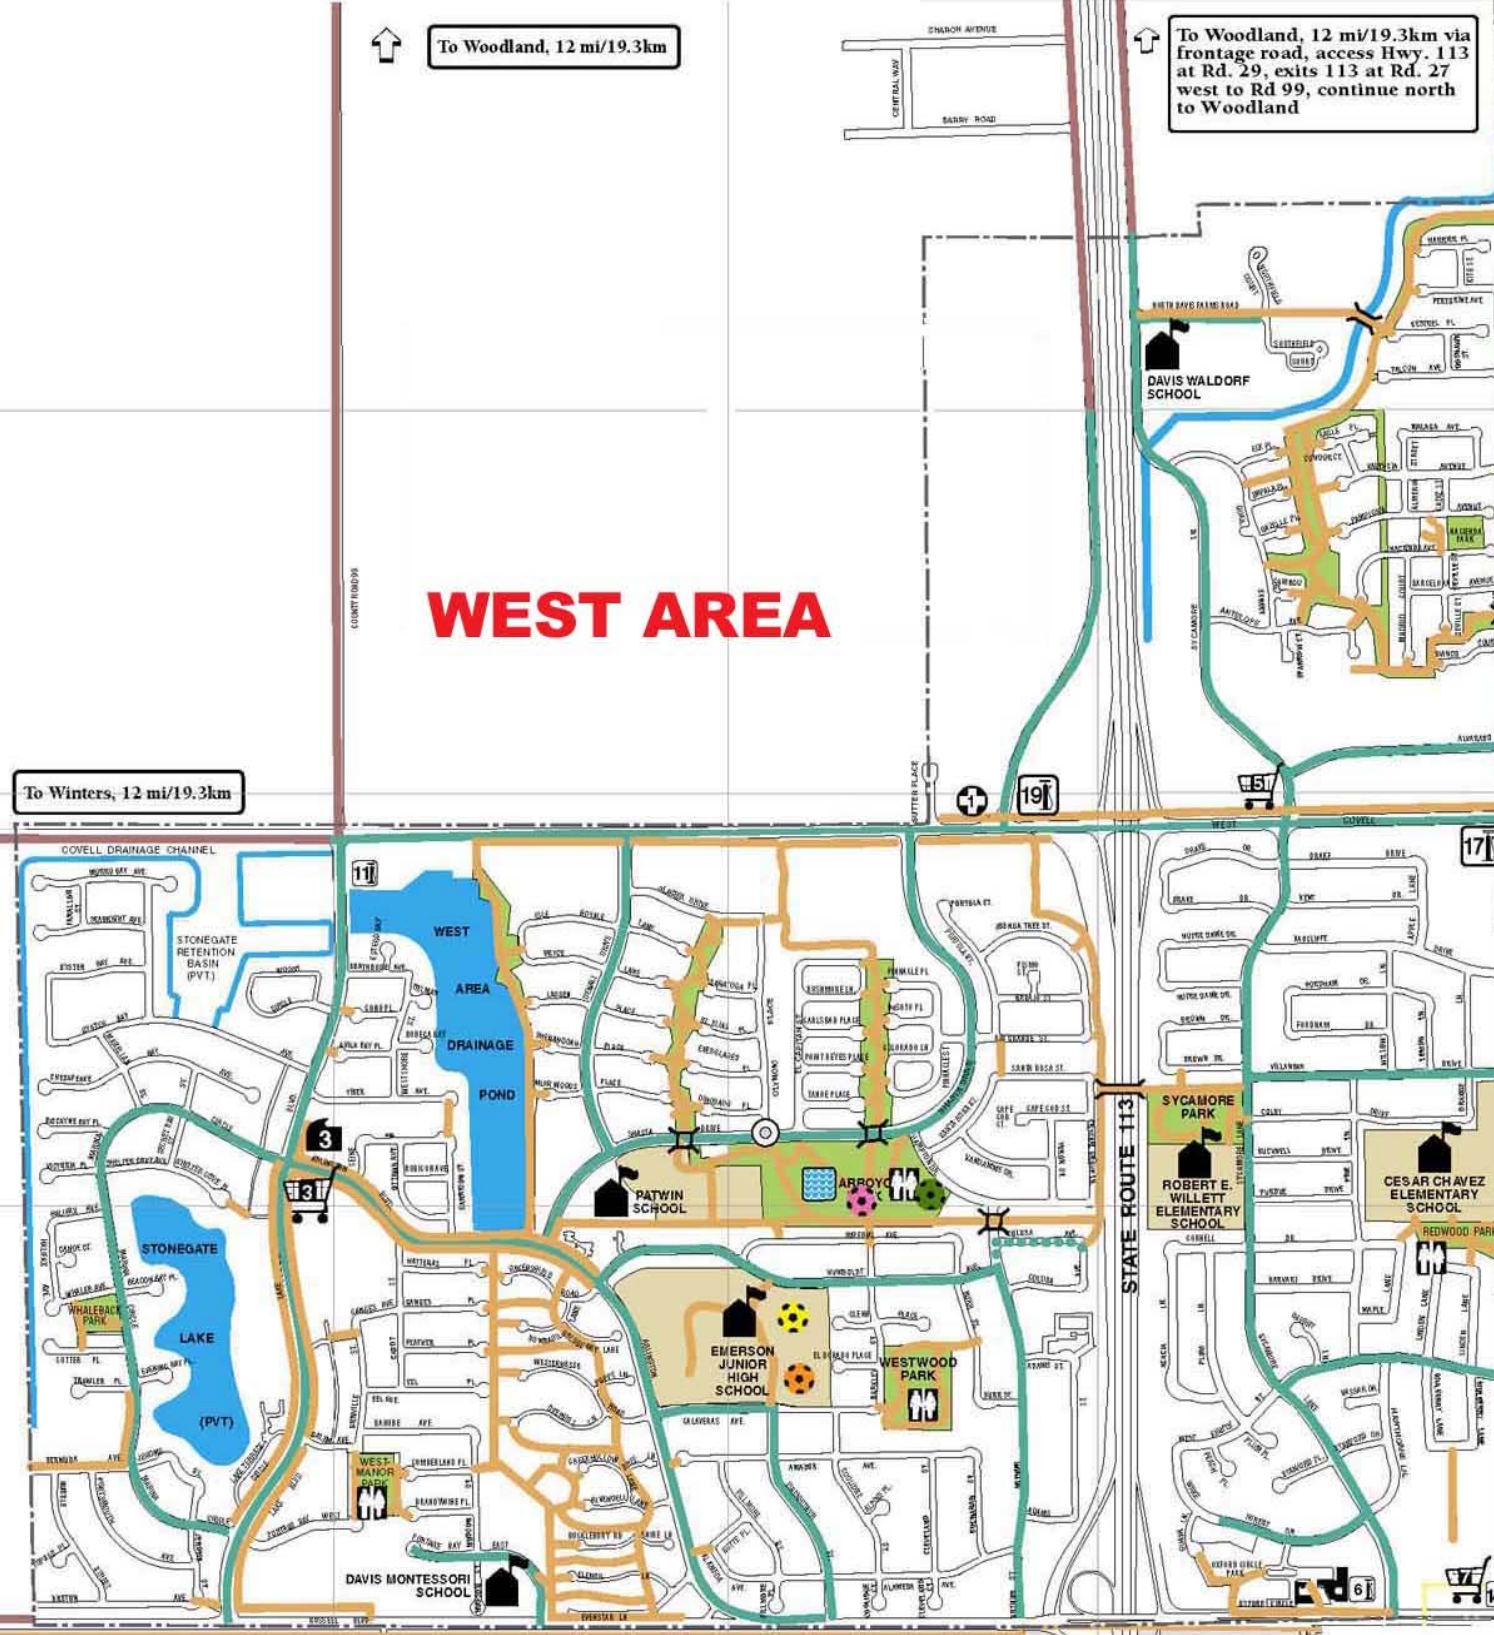

To Woodland, 12 mi/19.3km

To Woodland, 12 mi/19.3km via frontage road, access Hwy. 113 at Rd. 29, exits 113 at Rd. 27 west to Rd 99, continue north to Woodland

WEST AREA

To Winters, 12 mi/19.3km

LEGEND:

- U6 Fields Arroyo East
- U8 Fields Emerson South
- U10 Fields Emerson North
- U12 Fields Arroyo East
- U14 Fields
- U16/19 Fields